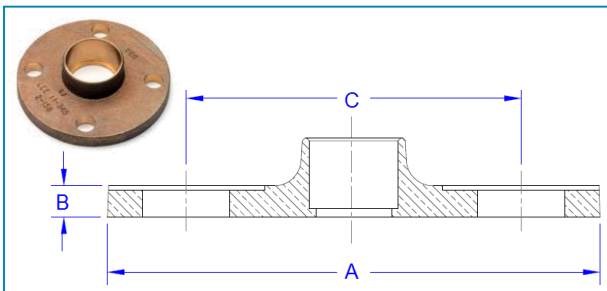

Lead Free Brass Companion Flange - Sweat 150#

Part #	Size	Approx. Net WT.	A	B	C	OD of Tubing	# of Bolt Holes	Hole Size
DB-CFCH03LF	1/2"	0.89	3.50	0.31	2.38	5/8	4	5/8
DB-CFCH04LF	3/4"	1.19	3.88	0.34	2.75	7/8	4	5/8
DB-CFCH05LF	1"	1.77	4.25	0.38	3.12	1-1/8	4	5/8
DB-CFCH06LF	1-1/4"	2.01	4.62	0.41	3.50	1-3/8	4	5/8
DB-CFCH07LF	1-1/2"	2.66	5.00	0.44	3.88	1-5/8	4	5/8
DB-CFCH08LF	2"	4.24	6.00	0.52	4.75	2-1/8	4	3/4
DB-CFCH09LF	2-1/2"	6.28	7.00	0.58	5.50	2-5/8	4	3/4
DB-CFCH10LF	3"	7.73	7.50	0.64	6.00	3-1/8	4	3/4
DB-CFCH11LF	4"	12.14	9.00	0.71	7.50	4-1/8	8	3/4
DB-CFCH12LF	5"	15.65	10.00	0.77	8.50	5-1/8	8	7/8
DB-CFCH13LF	6"	20.48	11.00	0.83	9.50	6-1/8	8	7/8
DB-CFCH14LF	8"	39.30	13.50	0.96	11.75	8-1/8	8	7/8