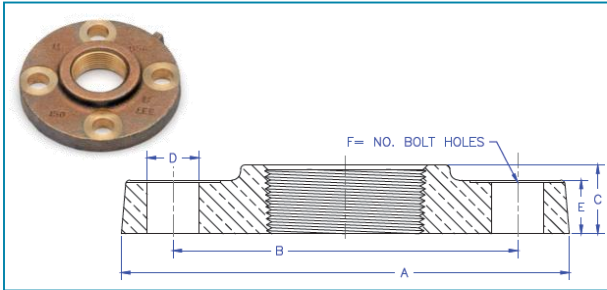

DOMESTIC BRASS FITTINGS - LF

125 lbs.

Lead Free Bronze Companion Flange – Threaded 150#

Part #	Size	Approx. Net WT.	A	B	C	D	E	F
DB-CF03LF	1/2"	0.970	3.50	2.38	0.59	0.63	0.31	4
DB-CF04LF	3/4"	1.360	3.88	2.75	0.63	0.63	0.34	4
DB-CF05LF	1"	1.780	4.25	3.12	0.69	0.63	0.38	4
DB-CF06LF	1-1/4"	2.110	4.63	3.50	0.81	0.63	0.41	4
DB-CF07LF	1-1/2"	2.860	5.00	3.88	0.88	0.63	0.44	4
DB-CF08LF	2"	4.304	6.00	4.75	1.00	0.75	0.50	4
DB-CF09LF	2-1/2"	6.720	7.00	5.50	1.12	0.75	0.56	4
DB-CF10LF	3"	8.535	7.50	6.00	1.19	0.75	0.63	4
DB-CF11LF	4"	12.410	9.00	7.50	1.31	0.75	0.69	8
DB-CF12LF	5"	13.830	10.00	8.50	1.44	0.88	0.75	8
DB-CF13LF	6"	18.200	11.00	9.50	1.56	0.88	0.81	8