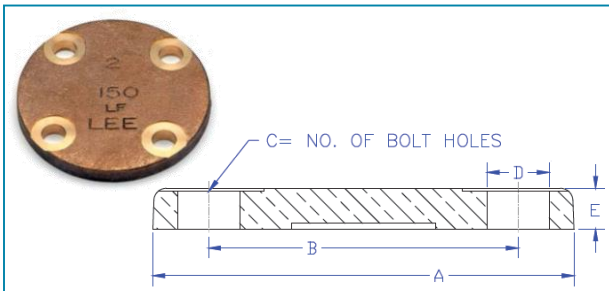

Part #	Size	Approx. Net WT.	A	B
DB-Y02LF	3/8"	0.230	1.78	1.28
DB-Y03LF	1/2"	0.302	2.19	1.58
DB-Y04LF	3/4"	0.647	2.62	1.90
DB-Y05LF	1"	0.973	3.18	2.33
DB-Y06LF	1-1/4"	1.717	3.85	2.83
DB-Y07LF	1-1/2"	2.201	4.24	3.14
DB-Y08LF	2"	3.197	5.00	3.76
DB-Y09LF	2-1/2"	6.390	6.25	4.73
DB-Y10LF	3"	10.190	7.26	5.55

DOMESTIC BRASS FITTINGS - LF

125 lbs.

Lead Free Brass Locknut

Part #	Size	Approx. Net WT.	A	B
DB-LN00LF	1/8"	0.041	0.88	0.25
DB-LN01LF	1/4"	0.035	0.88	0.25
DB-LN02LF	3/8"	0.034	1.00	0.28
DB-LN03LF	1/2"	0.069	1.28	0.27
DB-LN04LF	3/4"	0.081	1.50	0.28
DB-LN05LF	1"	0.112	1.75	0.34
DB-LN06LF	1-1/4"	0.171	2.09	0.38
DB-LN07LF	1-1/2"	0.275	2.44	0.40
DB-LN08LF	2"	0.385	2.94	0.47
DB-LN09LF	2-1/2"	1.023	3.75	0.56
DB-LN10LF	3"	1.109	4.25	0.63
DB-LN11LF	4"	2.241	5.38	0.81

Lead Free Bronze Blind Flange - 150#

Part #	Size	Approx. Net WT.	A	B	C	D	E
DB-CFB08LF	2"	4.133	6.00	4.75	4	0.75	0.50
DB-CFB09LF	2-1/2"	7.080	7.00	5.50	4	0.75	0.56
DB-CFB10LF	3"	8.940	7.50	6.00	4	0.75	0.63
DB-CFB11LF	4"	13.970	9.00	7.50	8	0.75	0.69
DB-CFB12LF	5"	18.010	10.00	8.50	8	0.88	0.75
DB-CFB13LF	6"	25.167	11.00	9.50	8	0.88	0.81