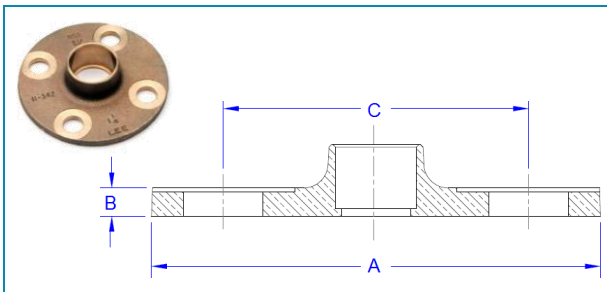

Lead Free Brass Companion Flange - Sweat

Part #	Size	Approx. Net WT.	A	B	C	OD of Tubing	# of Bolt Holes	Hole Size
DB-CFCL04LF	3/4"	0.86	3.88	0.19	2.75	7/8	4	5/8
DB-CFCL05LF	1"	1.03	4.25	0.19	3.12	1-1/8	4	5/8
DB-CFCL06LF	1-1/4"	1.19	4.62	0.19	3.50	1-3/8	4	5/8
DB-CFCL07LF	1-1/2"	1.80	5.00	0.25	3.88	1-5/8	4	5/8
DB-CFCL08LF	2"	2.86	6.00	0.33	4.75	2-1/8	4	3/4
DB-CFCL09LF	2-1/2"	3.87	7.00	0.33	5.50	2-5/8	4	3/4
DB-CFCL10LF	3"	5.18	7.50	0.40	6.00	3-1/8	4	3/4
DB-CFCL11LF	4"	7.44	9.00	0.40	7.50	4-1/8	8	3/4
DB-CFCL12LF	5"	9.48	10.00	0.40	8.50	5-1/8	8	7/8
DB-CFCL13LF	6"	12.64	11.00	0.40	9.50	6-1/8	8	7/8
DB-CFCL14LF	8"	27.76	13.50	0.52	11.75	8-1/8	8	7/8