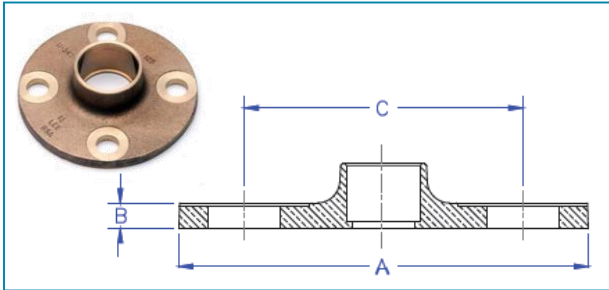

DOMESTIC BRASS FITTINGS

125 lbs.

Brass Companion Flange - Sweat

Part #	Size	Approx. Net WT.	A	B	C	OD of Tubing	# of Bolt Holes	Hole Size
DB-CFCL04	3/4"	0.67	3.88	0.19	2.75	7/8	4	5/8
DB-CFCL05	1"	1.08	4.25	0.19	3.12	1 1/8	4	5/8
DB-CFCL06	1-1/4"	1.11	4.62	0.19	3.50	1 3/8	4	5/8
DB-CFCL07	1-1/2"	1.77	5.00	0.25	3.88	1 5/8	4	5/8
DB-CFCL08	2"	2.94	6.00	0.33	4.75	2 1/8	4	3/4
DB-CFCL09	2-1/2"	4.07	7.00	0.33	5.50	2 5/8	4	3/4
DB-CFCL10	3"	5.18	7.50	0.40	6.00	3 1/8	4	3/4
DB-CFCL11	4"	7.56	9.00	0.40	7.50	4 1/8	8	3/4
DB-CFCL12	5"	9.48	10.00	0.40	8.50	5 1/8	8	7/8
DB-CFCL13	6"	13.67	11.00	0.40	9.50	6 1/8	8	7/8
DB-CFCL14	8"	26.95	13.5	0.52	11.75	8 1/8	8	7/8