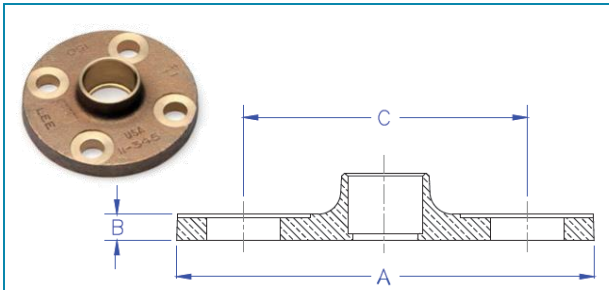

Brass Companion Flange - Sweat 150#

Part #	Size	Approx. Net WT.	A	B	C	OD of Tubing	# of Bolt Holes	Hole Size
DB-CFCH03	1/2"	0.93	3.50	0.31	2.38	5/8	4	5/8
DB-CFCH04	3/4"	1.19	3.88	0.34	2.75	7/8	4	5/8
DB-CFCH05	1"	1.69	4.250	.38	3.12	1 1/8	4	5/8
DB-CFCH06	1-1/4"	2.08	4.62	0.41	3.50	1 3/8	4	5/8
DB-CFCH07	1-1/2"	2.76	5.00	0.44	3.88	1 5/8	4	5/8
DB-CFCH08	2"	4.12	6.00	0.52	4.75	2 1/8	4	3/4
DB-CFCH09	2-1/2"	6.27	7.00	0.58	5.50	2 5/8	4	3/4
DB-CFCH10	3"	7.76	7.50	0.64	6.00	3 1/8	4	3/4
DB-CFCH11	4"	11.86	9.00	0.71	7.50	4 1/8	8	3/4
DB-CFCH12	5"	17.77	10.00	0.77	8.50	5 1/8	8	7/8
DB-CFCH13	6"	19.90	11.00	0.83	9.50	6 1/8	8	7/8
DB-CFCH14	8"	39.30	13.50	0.96	11.75	8 1/8	8	7/8