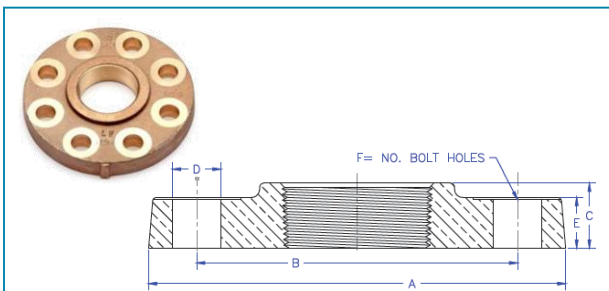

Lead Free Bronze Companion Flange – Threaded 300#

Part #	Size	Approx. Net WT.	A	B	C	D	E	F
DB-CFX07LF	1-1/2"	6.160	6.12	4.50	0.88	0.88	0.69	4
DB-CFX08LF	2"	6.550	6.50	5.00	1.00	0.75	0.78	8
DB-CFX09LF	2-1/2"	8.640	7.50	5.88	1.12	0.88	0.81	8
DB-CFX10LF	3"	12.660	8.25	6.63	1.19	0.88	0.90	8
DB-CFX11LF	4"	20.441	10.00	7.88	1.31	0.88	1.09	8