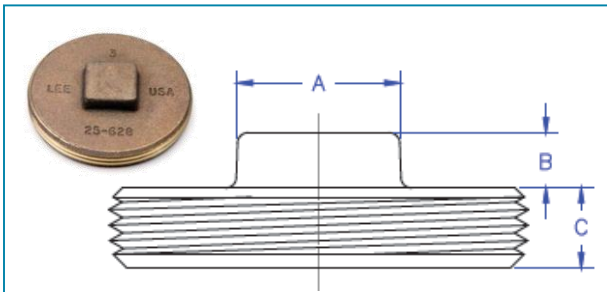

DOMESTIC BRASS FITTINGS

125 lbs.

Brass Cleanout Countersunk Plug - Southern

Part #	Size	Approx. Net WT.	A	B	C
DB-CPCS05	1"	0.13	7/16	9/16	5/16
DB-CPCS06	1-1/4"	0.21	13/32	5/8	5/16
DB-CPCS07	1-1/2"	0.19	3/8	11/16	5/16
DB-CPCS08	2"	0.26	7/16	3/4	5/16
DB-CPCS09	2-1/2"	0.32	7/16	3/4	5/16
DB-CPCS10	3"	0.46	15/32	7/8	5/16
DB-CPCS105	3-1/2"	0.77	1/2	15/16	3/4
DB-CPCS11	4"	0.95	1/2	7/8	3/8
DB-CPCS115	4-1/2"	0.97	1/2	7/8	3/8
DB-CPCS12	5"	1.72	1/2	1-1/8	3/8
DB-CPCS125	5-1/2"	1.75	17/32	1	7/16
DB-CPCS13	6"	2.06	5/8	1-7/16	1/2
DB-CPCS14	8"	4.78	11/16	1-7/16	9/16

Brass Cleanout Plug - Southern

Part #	Size	Approx. Net WT.	A	B	C
DB-CPS05	1"	0.09	9/16	5/16	7/16
DB-CPS06	1-1/4"	0.12	11/16	5/16	13/32
DB-CPS07	1-1/2"	0.18	3/4	5/16	3/8
DB-CPS08	2"	0.26	15/16	5/16	7/16
DB-CPS09	2-1/2"	0.37	1	5/16	7/16
DB-CPS10	3"	0.49	1-1/8	7/16	15/32
DB-CPS105	3-1/2"	0.62	1-1/8	3/8	1/2
DB-CPS11	4"	0.97	1-3/32	3/8	1/2
DB-CPS115	4-1/2"	1.05	1-1/8	3/8	1/2
DB-CPS12	5"	1.40	1-3/8	7/16	1/2
DB-CPS125	5-1/2"	1.81	1-3/8	1/2	5/8
DB-CPS13	6"	2.27	1-3/8	1/2	5/8
DB-CPS14	8"	3.58	1-3/8	1/2	11/16