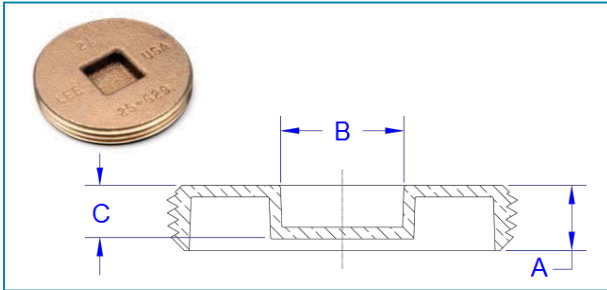

DOMESTIC BRASS FITTINGS

125 lbs.

Brass Cleanout Countersunk Plug - Southern

Part #	Size	Approx. Net WT.	A	B	C
DB-CPCS05	1"	0.13	7/16	9/16	5/16
DB-CPCS06	1-1/4"	0.21	13/32	5/8	5/16
DB-CPCS07	1-1/2"	0.19	3/8	11/16	5/16
DB-CPCS08	2"	0.26	7/16	3/4	5/16
DB-CPCS09	2-1/2"	0.32	7/16	3/4	5/16
DB-CPCS10	3"	0.46	15/32	7/8	5/16
DB-CPCS105	3-1/2"	0.77	1/2	15/16	3/4
DB-CPCS11	4"	0.95	1/2	7/8	3/8
DB-CPCS115	4-1/2"	0.97	1/2	7/8	3/8
DB-CPCS12	5"	1.72	1/2	1-1/8	3/8
DB-CPCS125	5-1/2"	1.75	17/32	1	7/16
DB-CPCS13	6"	2.06	5/8	1-7/16	1/2
DB-CPCS14	8"	4.78	11/16	1-7/16	9/16