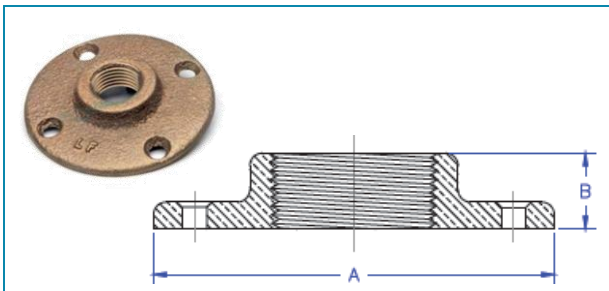

Lead Free Brass Floor Flange

Part #	Size	Approx. Net WT.	A	B
DB-FF01LF	1/4"	0.100	2.47	0.36
DB-FF02LF	3/8"	0.219	2.67	0.47
DB-FF03LF	1/2"	0.341	3.00	0.50
DB-FF04LF	3/4"	0.405	3.25	0.55
DB-FF05LF	1"	0.834	3.72	0.78
DB-FF06LF	1-1/4"	1.053	4.00	0.75
DB-FF07LF	1-1/2"	1.491	4.38	0.92
DB-FF08LF	2"	2.050	5.09	0.98